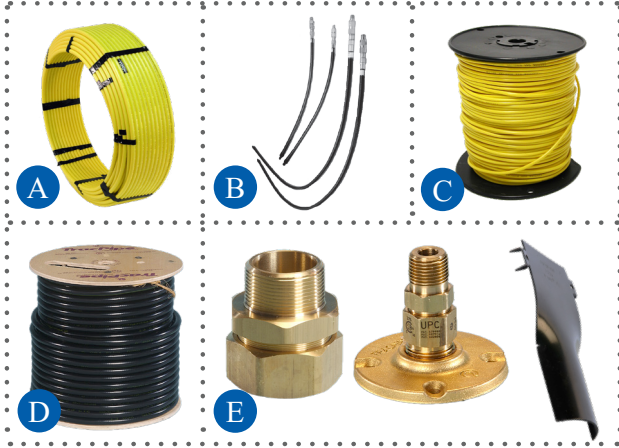

Tarantin

INDUSTRIES, INC.

800.922.0724 | Tarantin.com    

PIPES AND ACCESSORIES

A Poly Pipe

PART #	SIZE	QTY
PP-3/4IPS	3/4" IPS SDR 11	
PP-1/2CTS	1/2" CTS .090 Wall	
PP-3/4IPS-250	1/2" IPS SDR 11	
PP-1/2CTS-250	1/2" CTS .090 Wall	
PP-3/4IPS-150	3/4" IPS SDR11	
PP-1IPS-250	1" IPS SDR 11	
PP-1-1/4IPS-250	1-1/4" IPS SDR 10	
PP-1-2IPS	1/2" IPS SDR 9.3	
PP-1IPS	1" IPS SDR 11	
PP-2IPS-250	2" IPS SDR11	
PP-2IPS-150	2" IPS SDR 11	
PP-1CTS	1" CTS .099 Wall	
PP-2IPS-500	2" IPS SDR 11	
PP-1CTS-250	1" CTS .099 Wall	
PP-1-1/2-150	1-1/2" IPS SDR 11	
PP-1-1/4IPS-500	1-1/4" IPS SDR 10	
PP-1-1/2-250	1-1/2" IPS SDR 11	
PP-1IPS-300	1" IPS SDR 11	
PP-1CTS-300	1" CTS 300' Roll	
PP-3IPS	3" IPS SDR 11	
PP-3-40IPS	3" SDR 11	
PP-1IPS HDPE	Black with Yellow Stripe	

B Risers

PART #	TYPE	SIZE	QTY
71354	Flex	1/2" CTS x 1/2" MPT 36"	
71353	Flex	1/2" CTS x 1/2" MPT 84"	
71356	Flex	1/2" CTS x 3/4" MPT	
71410	Flex	3/4" IPS x 3/4" MPT	
71411	Flex	3/4" IPS x 3/4" MPT	
71412	Flex	3/4" IPS x 3/4" MPT	
75251	Fusion	3/4" IPS x 3/4" MPT	
77253	Mech	1/2" CTS x 1/2" MPT	
75192	Mech	1/2" CTS x 3/4" MPT	
78442	Mech	1" IPS x 1" MPT	
79206	Mech	3/4" IPS x 3/4" MPT	
79209	Mech	3/4" IPS x 3/4" MPT	

C Tracer Wire

PART #	DESCRIPTION	QTY
NO.12	Burial Mark	

D Counterstrike

PART #	SIZE	QTY
FGP-CS-500-250	1/2" X 250' REEL	
FGP-CS-750-250	3/4" X 250' REEL	
FGP-CS-500-100	1/2" X 100' REEL	
FGP-CS-750-100	3/4" X 100' REEL	
FGP-CS-100-180	1" X 180' REEL	
FGP-CS-375-250	3/8" X 250' REEL	
FGP-CS-375-100	3/8" X 100' REEL	

E Fittings

PART #	TYPE	SIZE	QTY
FGP-FST-500	AUTOFLARE STRAIGHT	1/2" X 500'	
FGP-FST-750	AUTOFLARE STRAIGHT	3/4" X 750'	
FGP-SFST-500	AUTOSNAP STRAIGHT	1/2" X 500'	
FGP-BFF-500	FLANGE FITTING BRASS	1/2" X 500'	
FGP-SFST-750	AUTOSNAP STRAIGHT	3/4" X 750'	
FGP-SP-050	STRIKER PLATE HALF		