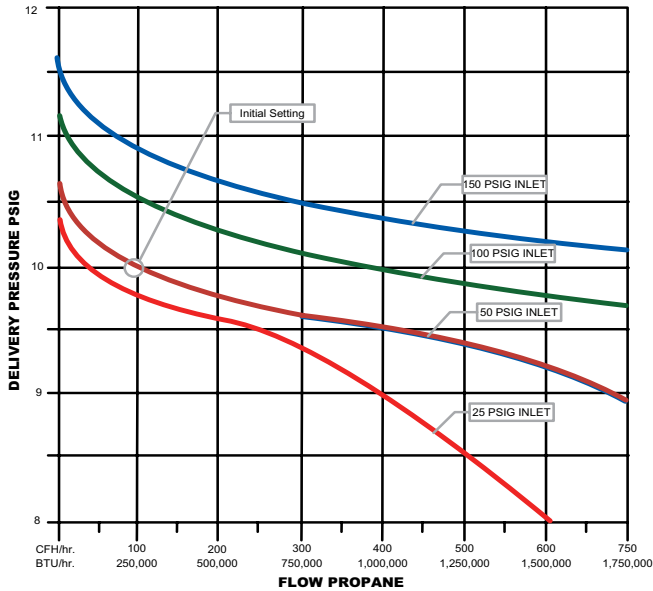

Regulator Performance Curves – 1st Stage 2 PSIG System

LV3403TR Series

LV3403TR Series

LV4403SR Series

LV4403TR Series

LV4403TR Series

Phone: 336-449-7707
 Fax: 336-449-6594
 100 Rego Drive, Elon, NC 27244 USA
regoproducts.com
ecii@regoproducts.com

Regulator Performance Curves – 2nd Stage System

LV3403B Series

LV3403B4 Series

LV4403B Series

LV4403B4

LV4403B66RA Series

LV4403B66RA Series

LV5503B Series