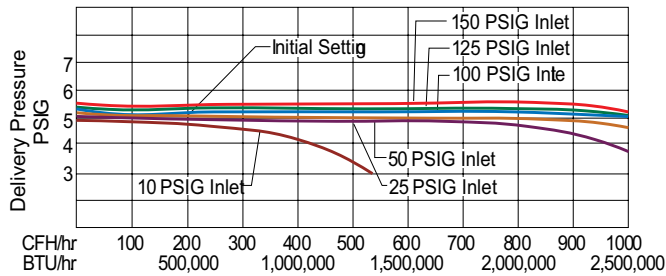

Regulator Performance Curves – 1st Stage 2 PSIG System

LV3403TR Series

LV3403TR Series

LV4403SR Series

LV4403TR Series

LV4403TR Series

Phone: 336-449-7707
 Fax: 336-449-6594
 100 Rego Drive, Elon, NC 27244 USA
regoproducts.com
ecii@regoproducts.com

Regulator Performance Curves – 2nd Stage System

LV3403B Series

LV3403B4 Series

LV4403B Series

LV4403B4

LV4403B66RA Series

LV4403B66RA Series

LV5503B Series