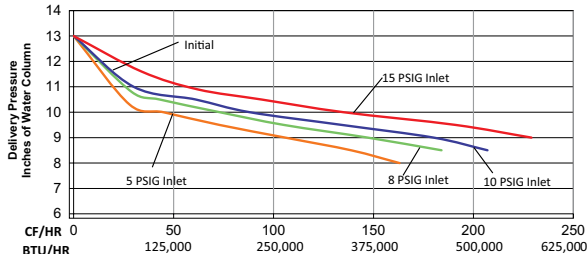

Regulator Performance Curves – 1st Stage 2 PSIG System

LV3403TR Series

LV3403TR Series

LV4403SR Series

LV4403TR Series

LV4403TR Series

Phone: 336-449-7707
 Fax: 336-449-6594
 100 Rego Drive, Elon, NC 27244 USA
regoproducts.com
ecii@regoproducts.com

Regulator Performance Curves – 2nd Stage System

LV3403B Series

LV3403B4 Series

LV4403B Series

LV4403B4

LV4403B66RA Series

LV4403B66RA Series

LV5503B Series