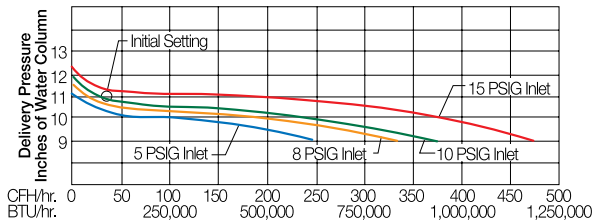

Regulator Performance Curves – 1st Stage 2 PSIG System

LV3403TR Series

LV3403TR Series

LV4403SR Series

LV4403TR Series

LV4403TR Series

Phone: 336-449-7707
 Fax: 336-449-6594
 100 Rego Drive, Elon, NC 27244 USA
regoproducts.com
ecii@regoproducts.com

Regulator Performance Curves – 2nd Stage System

LV3403B Series

LV3403B4 Series

LV4403B Series

LV4403B4

LV4403B66RA Series

LV4403B66RA Series

LV5503B Series