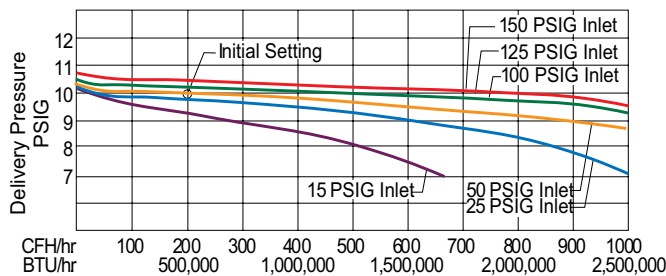

Regulator Performance Curves – 1st Stage 2 PSIG System

LV3403TR Series

LV3403TR Series

LV4403SR Series

LV4403TR Series

LV4403TR Series

Phone: 336-449-7707
 Fax: 336-449-6594
 100 Rego Drive, Elon, NC 27244 USA
regoproducts.com
ecii@regoproducts.com

Regulator Performance Curves – 2nd Stage System

LV3403B Series

LV3403B4 Series

LV4403B Series

LV4403B4

LV4403B66RA Series

LV4403B66RA Series

LV5503B Series