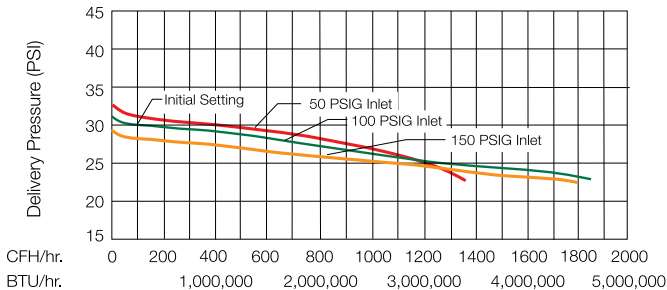

Regulator Performance Curves – High Pressure Regulator 597 Series

597FB

597FD

597FA

597FC

597F

Phone: 336-449-7707
 Fax: 336-449-6594
 100 Rego Drive, Elon, NC 27244 USA
regoproducts.com
ecii@regoproducts.com

Regulator Performance Curves – High Pressure Regulator 1580 Series

1584™/X1584VN™

1586™/X1586™/1588VN™

1584™/X1584VL™

1586™/X1586™/1588VL™

1584™/X1584VH™

1586™/X1586™/1588VH™

1580V™