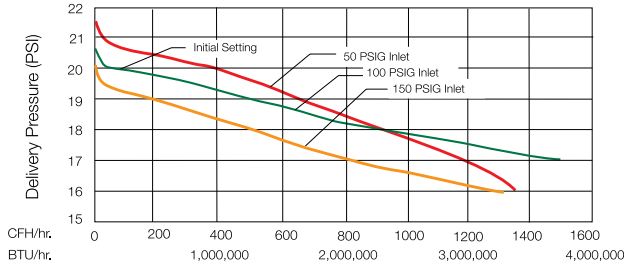

Regulator Performance Curves – High Pressure Regulator 597 Series

597FB

597FD

597FA

597FC

597F

Phone: 336-449-7707
 Fax: 336-449-6594
 100 Rego Drive, Elon, NC 27244 USA
regoproducts.com
ecii@regoproducts.com

Regulator Performance Curves – High Pressure Regulator 1580 Series

1584™/X1584VN™

1586™/X1586™/1588VN™

1584™/X1584VL™

1586™/X1586™/1588VL™

1584™/X1584VH™

1586™/X1586™/1588VH™

1580V™