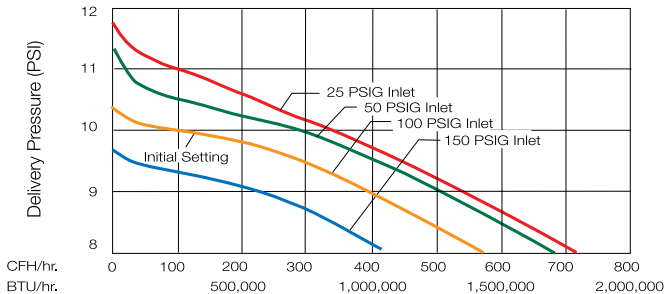

Regulator Performance Curves – High Pressure Regulator 597 Series

597FB

597FD

597FA

597FC

597F

Phone: 336-449-7707
 Fax: 336-449-6594
 100 Rego Drive, Elon, NC 27244 USA
regoproducts.com
ecii@regoproducts.com

Regulator Performance Curves – High Pressure Regulator 1580 Series

1584™/X1584VN™

1586™/X1586™/1588VN™

1584™/X1584VL™

1586™/X1586™/1588VL™

1584™/X1584VH™

1586™/X1586™/1588VH™

1580V™