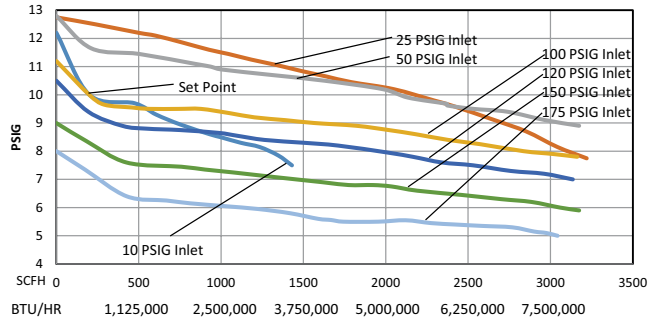

Regulator Performance Curves – High Pressure Regulator 597 Series

597FB

597FD

597FA

597FC

597F

Phone: 336-449-7707
 Fax: 336-449-6594
 100 Rego Drive, Elon, NC 27244 USA
regoproducts.com
ecii@regoproducts.com

Regulator Performance Curves – High Pressure Regulator 1580 Series

1584™/X1584VN™

1586™/X1586™/1588VN™

1584™/X1584VL™

1586™/X1586™/1588VL™

1584™/X1584VH™

1586™/X1586™/1588VH™

1580V™