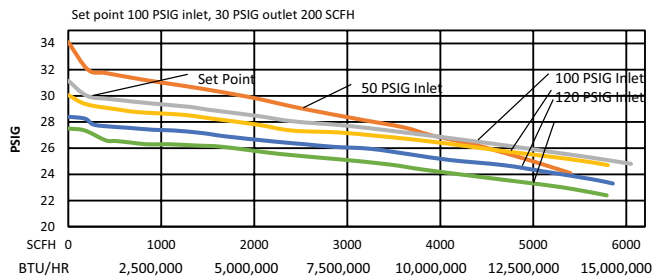

Regulator Performance Curves – High Pressure Regulator 597 Series

597FB

597FD

597FA

597FC

597F

Phone: 336-449-7707
 Fax: 336-449-6594
 100 Rego Drive, Elon, NC 27244 USA
regoproducts.com
ecii@regoproducts.com

Regulator Performance Curves – High Pressure Regulator 1580 Series

1584™/X1584VN™

1586™/X1586™/1588VN™

1584™/X1584VL™

1586™/X1586™/1588VL™

1584™/X1584VH™

1586™/X1586™/1588VH™

1580V™