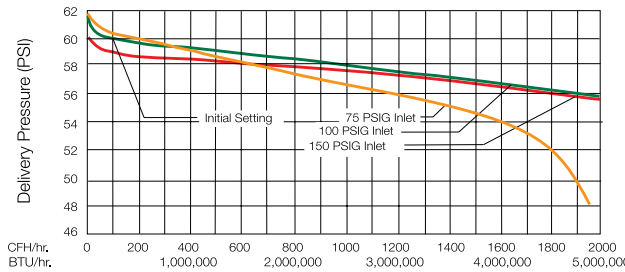

Regulator Performance Curves – High Pressure Regulator 597 Series

597FB

597FD

597FA

597FC

597F

Phone: 336-449-7707
 Fax: 336-449-6594
 100 Rego Drive, Elon, NC 27244 USA
regoproducts.com
ecii@regoproducts.com

Regulator Performance Curves – High Pressure Regulator 1580 Series

1584™/X1584VN™

1586™/X1586™/1588VN™

1584™/X1584VL™

1586™/X1586™/1588VL™

1584™/X1584VH™

1586™/X1586™/1588VH™

1580V™