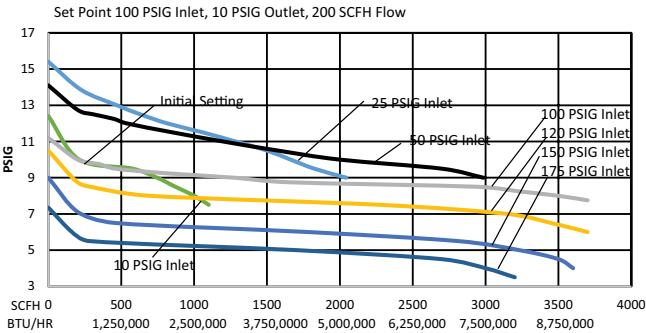

Regulator Performance Curves – High Pressure Regulator 597 Series

597FB

597FD

597FA

597FC

597F

Phone: 336-449-7707
 Fax: 336-449-6594
 100 Rego Drive, Elon, NC 27244 USA
regoproducts.com
ecii@regoproducts.com

Regulator Performance Curves – High Pressure Regulator 1580 Series

1584™/X1584VN™

1586™/X1586™/1588VN™

1584™/X1584VL™

1586™/X1586™/1588VL™

1584™/X1584VH™

1586™/X1586™/1588VH™

1580V™