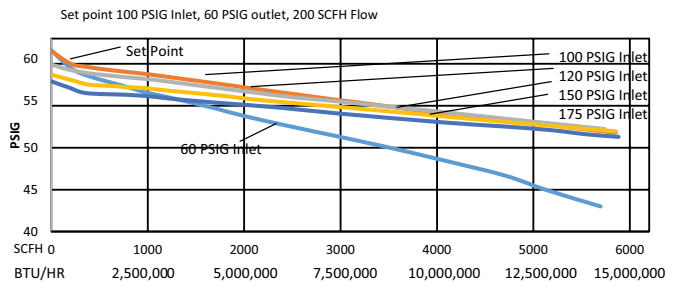

Regulator Performance Curves – High Pressure Regulator 597 Series

597FB

597FD

597FA

597FC

597F

Phone: 336-449-7707
 Fax: 336-449-6594
 100 Rego Drive, Elon, NC 27244 USA
regoproducts.com
ecii@regoproducts.com

Regulator Performance Curves – High Pressure Regulator 1580 Series

1584™/X1584VN™

1586™/X1586™/1588VN™

1584™/X1584VL™

1586™/X1586™/1588VL™

1584™/X1584VH™

1586™/X1586™/1588VH™

1580V™