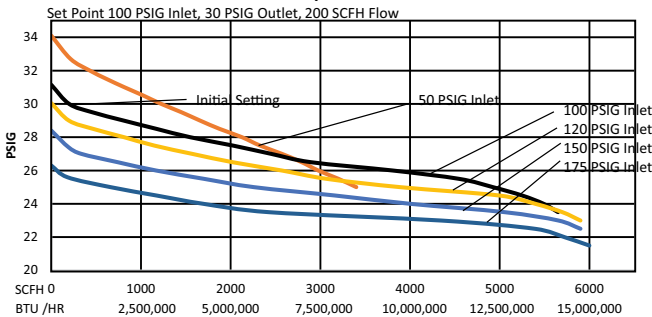

Regulator Performance Curves – High Pressure Regulator 597 Series

597FB

597FD

597FA

597FC

597F

Phone: 336-449-7707
 Fax: 336-449-6594
 100 Rego Drive, Elon, NC 27244 USA
regoproducts.com
ecii@regoproducts.com

Regulator Performance Curves – High Pressure Regulator 1580 Series

1584™/X1584VN™

1586™/X1586™/1588VN™

1584™/X1584VL™

1586™/X1586™/1588VL™

1584™/X1584VH™

1586™/X1586™/1588VH™

1580V™