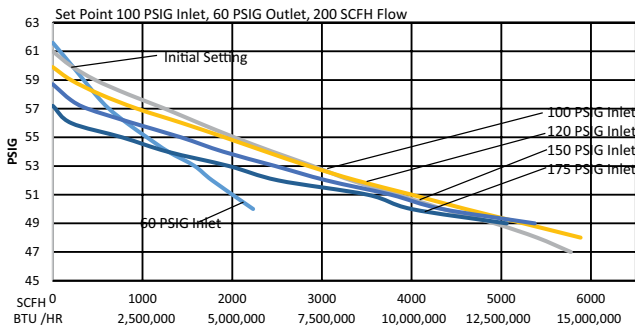

Regulator Performance Curves – High Pressure Regulator 597 Series

597FB

597FD

597FA

597FC

597F

Phone: 336-449-7707
 Fax: 336-449-6594
 100 Rego Drive, Elon, NC 27244 USA
regoproducts.com
ecii@regoproducts.com

Regulator Performance Curves – High Pressure Regulator 1580 Series

1584™/X1584VN™

1586™/X1586™/1588VN™

1584™/X1584VL™

1586™/X1586™/1588VL™

1584™/X1584VH™

1586™/X1586™/1588VH™

1580V™